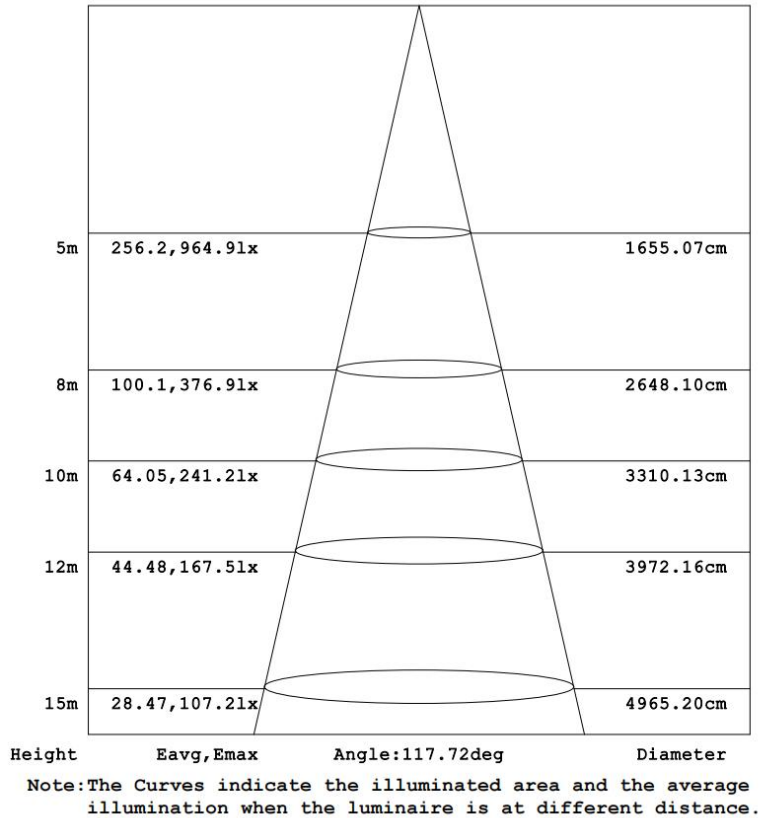

Specification:

Part Number	TG01-1000W	TG01-800W
Power Wattage	1000W	800W
Input voltage	AC 100-277V/ 50-60HZ	AC 100-277V/ 50-60HZ
LED Chip	High light efficiency smd 2835	High light efficiency smd 2835
Photosynthetic Photon Flux (PPF) (μmol/s)	2900umol/s	2400umol/s
Photosynthetic Photon Efficacy (PPE) (μmol/J)	2.7-3.5μmol/J	2.7-3.5μmol/J
Dimming	0-10V dimming with dimmer, Support Daisy chain	
Spectrum:	Full Spectrum	
IP Rating	IP54	
Working Environment	-40°C to +50°C, 15%~90%RH	
Storing Condition	-40°C~+65°C	
Power Factor	>0.9	
Housing material	ALUMINUM	
Product size	1010*1000*43mm	
Coverage	1.5*1.5m	
Mounting Height	≥12" (30.48cm) Above Canopy	
Thermal Management	Passive	
Optics	120°	
Lifespan	>60000hrs -L70 @ 66.7 °C	
Warranty	3 Years	
Report and Certificates	CE,Rosh, LM-79, IES	

ISO illumination Data

Flux out: 55738 lm

Product size (Unit: mm) :

Installation Instructions:

Warning: Luminaire can not be directly installed on the surface of ordinary flammable material in any circumstance.