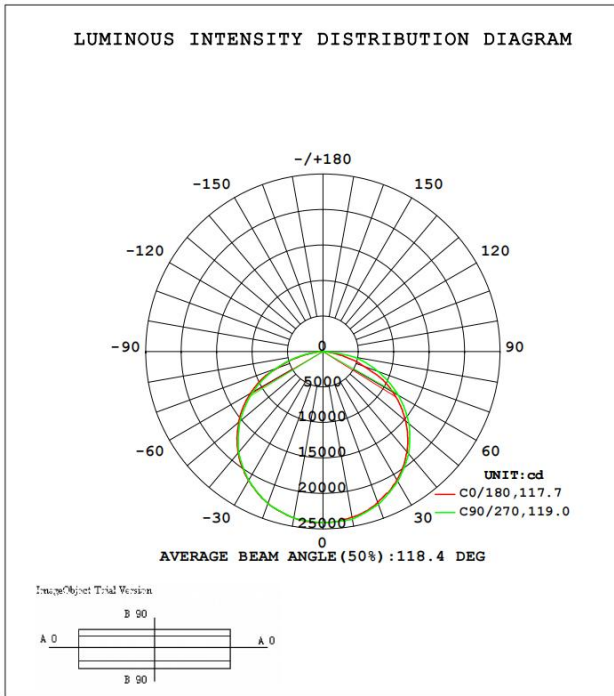

Specification:

Part Number	TG01-1000W	TG01-800W
Power Wattage	1000W	800W
Input voltage	AC 100-277V/ 50-60HZ	AC 100-277V/ 50-60HZ
LED Chip	High light efficiency smd 2835	High light efficiency smd 2835
Photosynthetic Photon Flux (PPF) (μmol/s)	2900umol/s	2400umol/s
Photosynthetic Photon Efficacy (PPE) (μmol/J)	2.7-3.5μmol/J	2.7-3.5μmol/J
Dimming	0-10V dimming with dimmer, Support Daisy chain	
Spectrum:	Full Spectrum	
IP Rating	IP54	
Working Environment	-40°C to +50°C, 15%~90%RH	
Storing Condition	-40°C~+65°C	
Power Factor	>0.9	
Housing material	ALUMINUM	
Product size	1010*1000*43mm	
Coverage	1.5*1.5m	
Mounting Height	≥12" (30.48cm) Above Canopy	
Thermal Management	Passive	
Optics	120°	
Lifespan	>60000hrs -L70 @ 66.7 °C	
Warranty	3 Years	
Report and Certificates	CE,Rosh, LM-79, IES	

ISO illumination Data

Flux out: 55738 lm

Product size (Unit: mm) :

Installation Instructions:

Warning: Luminaire can not be directly installed on the surface of ordinary flammable material in any circumstance.