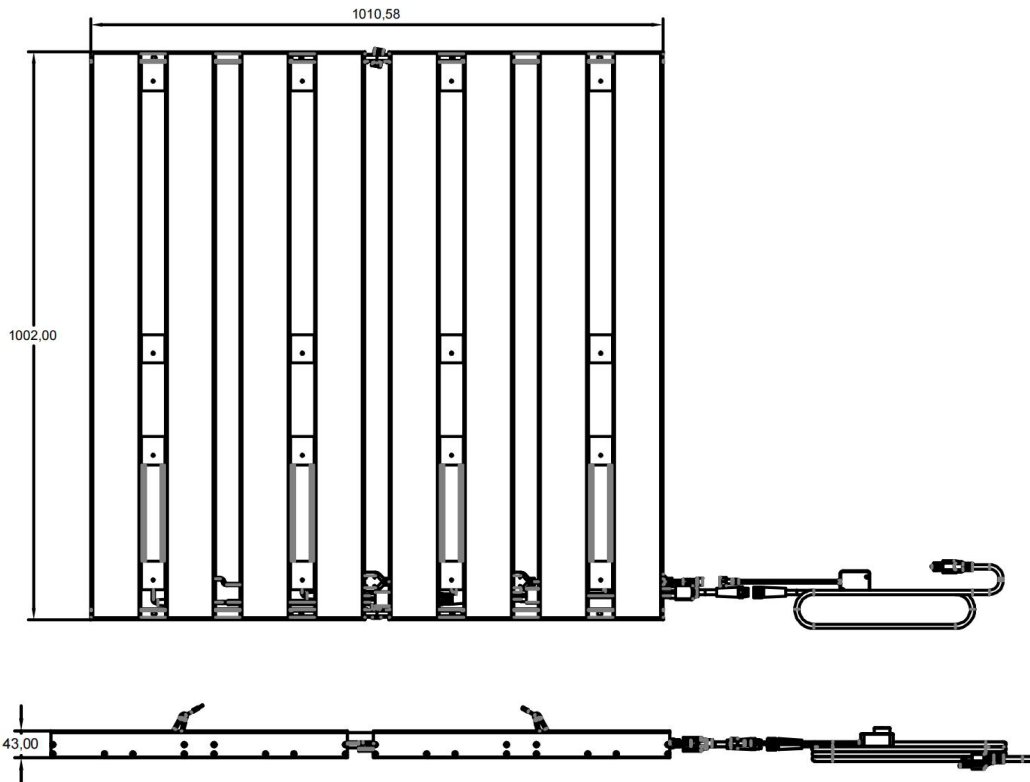

Specification:

Part Number	TG01-1000W	TG01-800W
Power Wattage	1000W	800W
Input voltage	AC 100-277V/ 50-60HZ	AC 100-277V/ 50-60HZ
LED Chip	High light efficiency smd 2835	High light efficiency smd 2835
Photosynthetic Photon Flux (PPF) (μmol/s)	2900umol/s	2400umol/s
Photosynthetic Photon Efficacy (PPE) (μmol/J)	2.7-3.5μmol/J	2.7-3.5μmol/J
Dimming	0-10V dimming with dimmer, Support Daisy chain	
Spectrum:	Full Spectrum	
IP Rating	IP54	
Working Environment	-40°C to +50°C, 15%~90%RH	
Storing Condition	-40°C~+65°C	
Power Factor	>0.9	
Housing material	ALUMINUM	
Product size	1010*1000*43mm	
Coverage	1.5*1.5m	
Mounting Height	≥12" (30.48cm) Above Canopy	
Thermal Management	Passive	
Optics	120°	
Lifespan	>60000hrs -L70 @ 66.7 °C	
Warranty	3 Years	
Report and Certificates	CE,Rosh, LM-79, IES	

ISO illumination Data

Flux out: 55738 lm

Product size (Unit: mm) :

Installation Instructions:

Warning: Luminaire can not be directly installed on the surface of ordinary flammable material in any circumstance.

Warning: If outer flexible cable or cord of luminaire are damaged, only manufacturer, its agent or eligible people can replace them to avoid accident.

Packing Information :

Model	Qty/ctn	Carton Size	Net Weight	Gross Weight
TG01	1pcs	1150*582*112mm/ctn	8.5kg	11kg