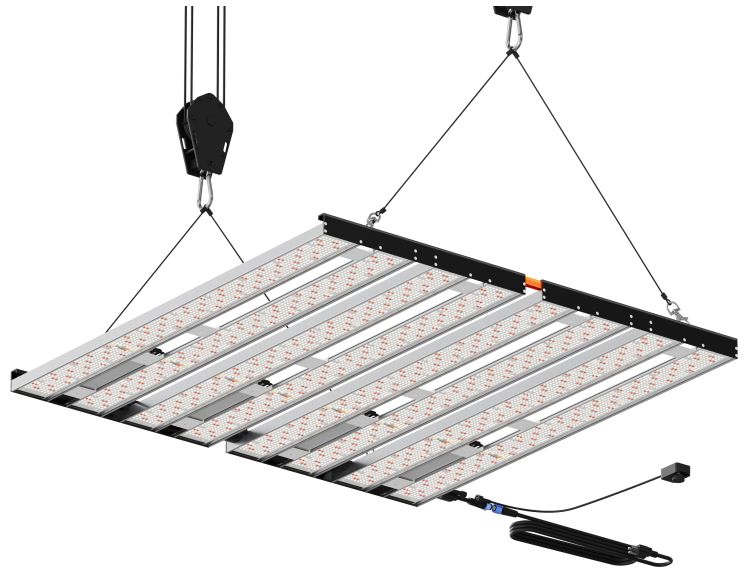

Description:

- ❖ Full Spectrum LED Grow Light for Indoor Plants, Vegetables and Flowers. Performs Extremely Well in All Stages of Growth.
- ❖ Get Higher Yields With Quality LEDs
- ❖ Full Spectrum and Color Select Feature
- ❖ 1m x 1m Optimal Coverage
- ❖ High Efficiency and Low Heat Output

Features:

- For Indoor Plants, Vegetables & Flowers
- Performs extremely well in cloning, vegetative and flowering cycle
- Replaces 3000w HID lamp.
- High quality SMD led chips
- Use for all stages of plant growth
- Full spectrum 380-780nm
- Advanced LED Drivers for Higher Performance
- Eliminates A/C in most grow spaces due to very low heat output
- Without Fan, the use-life more long.
- Environmentally friendly (No Mercury)
- Five foot Power Cord in 110v US with 220v and International Plugs Available

Specification:

Part Number	TG01-1000W	TG01-800W
Power Wattage	1000W	800W
Input voltage	AC 100-277V/ 50-60HZ	AC 100-277V/ 50-60HZ
LED Chip	High light efficiency smd 2835	High light efficiency smd 2835
Photosynthetic Photon Flux (PPF) (μmol/s)	2900umol/s	2400umol/s
Photosynthetic Photon Efficacy (PPE) (μmol/J)	2.7-3.5μmol/J	2.7-3.5μmol/J
Dimming	0-10V dimming with dimmer, Support Daisy chain	
Spectrum:	Full Spectrum	
IP Rating	IP54	
Working Environment	-40°C to +50°C, 15%~90%RH	
Storing Condition	-40°C~+65°C	
Power Factor	>0.9	
Housing material	ALUMINUM	
Product size	1010*1000*43mm	
Coverage	1.5*1.5m	
Mounting Height	≥12" (30.48cm) Above Canopy	
Thermal Management	Passive	
Optics	120°	
Lifespan	>60000hrs -L70 @ 66.7 °C	
Warranty	3 Years	
Report and Certificates	CE,Rosh, LM-79, IES	

ISO illumination Data

Flux out: 55738 lm

Product size (Unit: mm) :

Installation Instructions:

Warning: Luminaire can not be directly installed on the surface of ordinary flammable material in any circumstance.