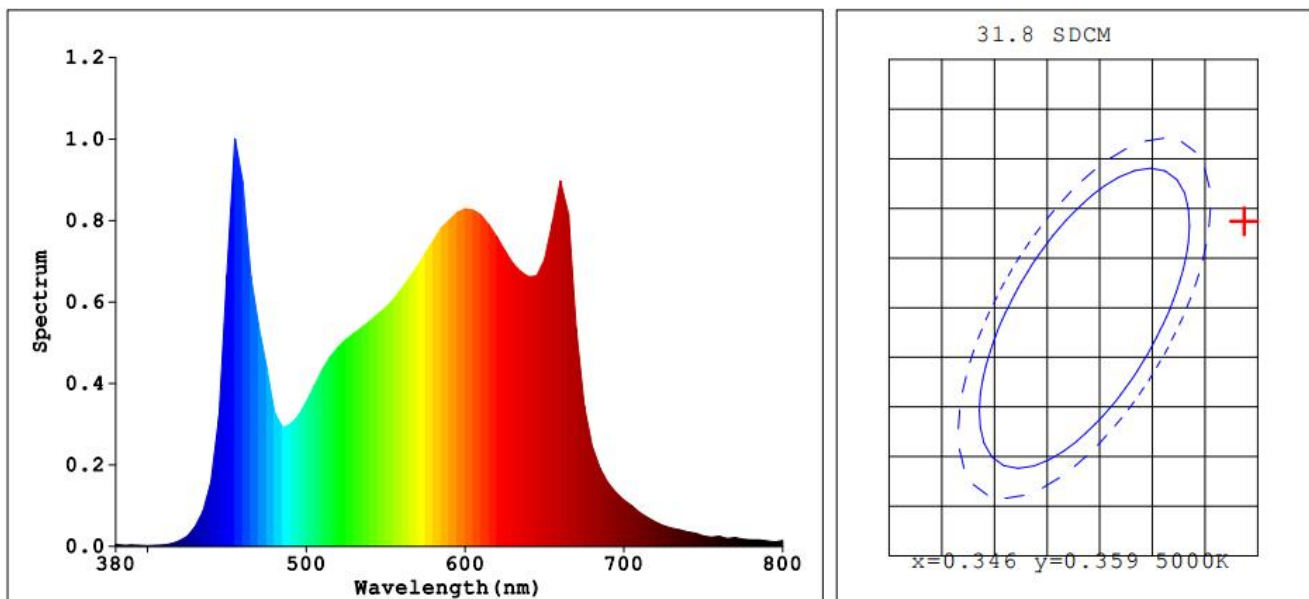

Spectrogram :

The data are for reference only.