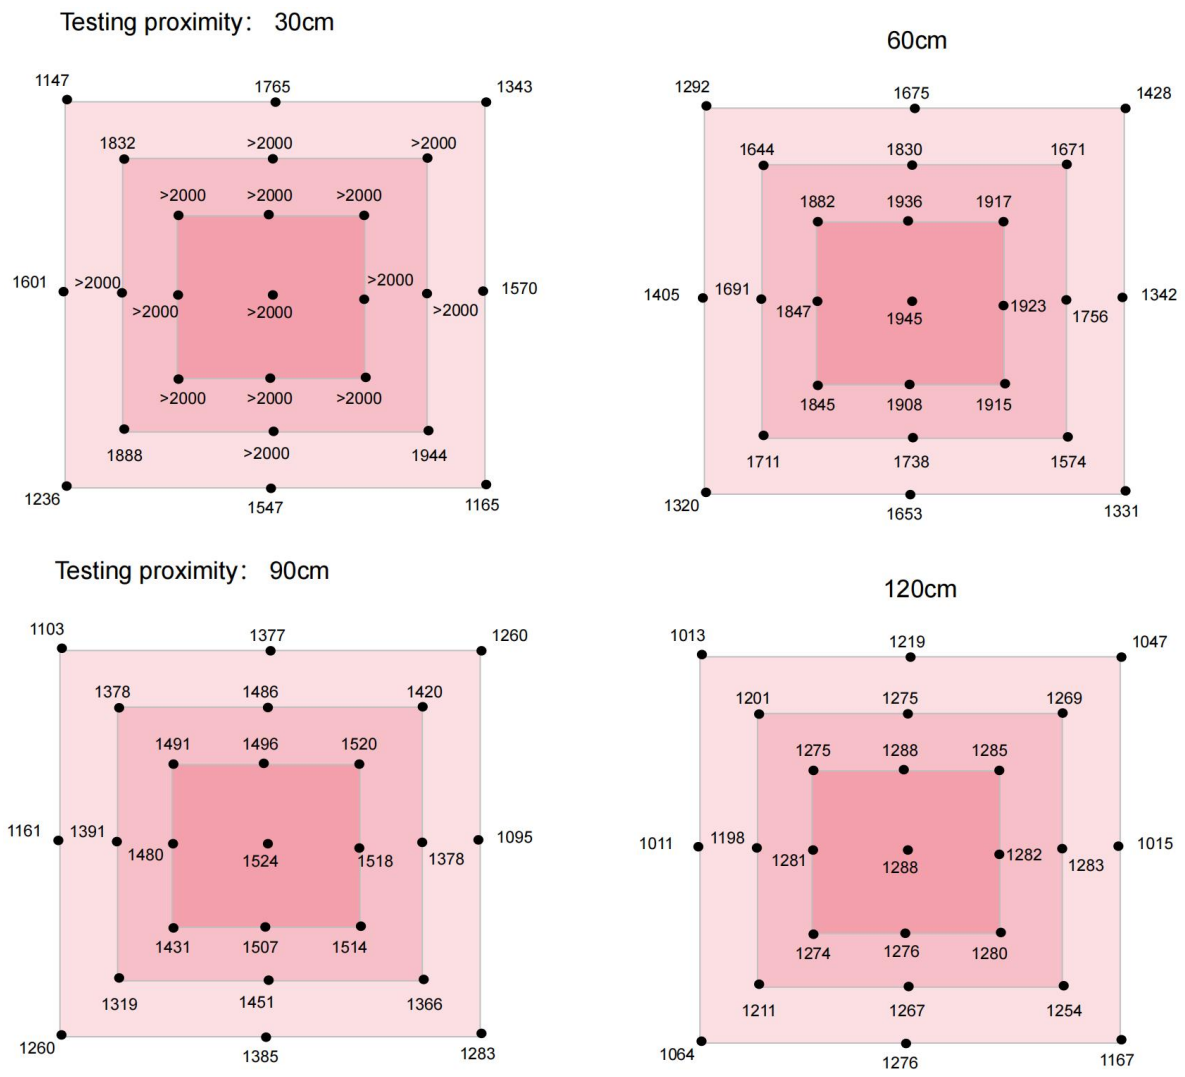

PPFD data:

Spectrogram :

The data are for reference only.